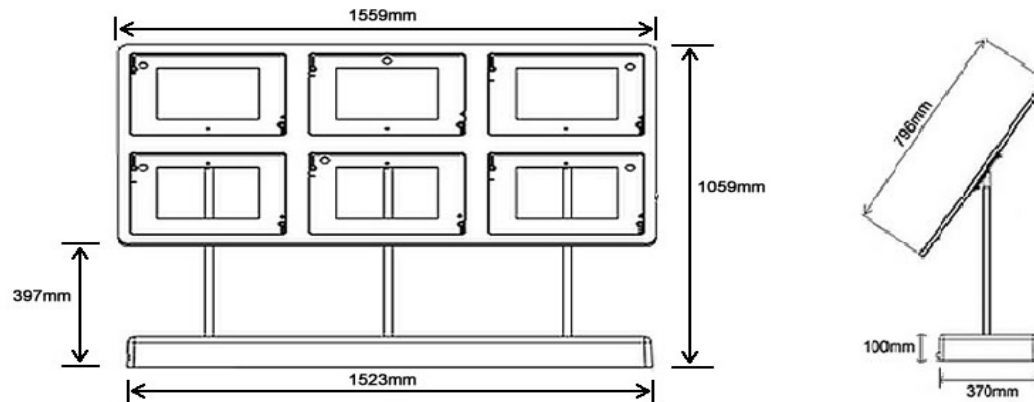

Measurements:

Overall Width W1559mm

Overall Height H1059mm

Overall Angle 30°

Index

Page 1 - Introduction

Page 2 - Explanation

Page 3 - Back-Lit 'Paper / Film'

### LED Panel Explanation:

LED's (6xA3) are powered via magnetised connectors - All connected by a single Power Transformer (hidden within the base)

Supplied as a flat-pack-easy-to-assemble (takes minutes to assemble) - No specialist installation required

**Fig 1** = Overall Width W1559mm x Height H1059mm, with a 30° desired angle

**Image 2** = Simply slot each LED into the frame

**Image 3** = Easy document changes, simply remove LED Front, insert document, replace the LED Front