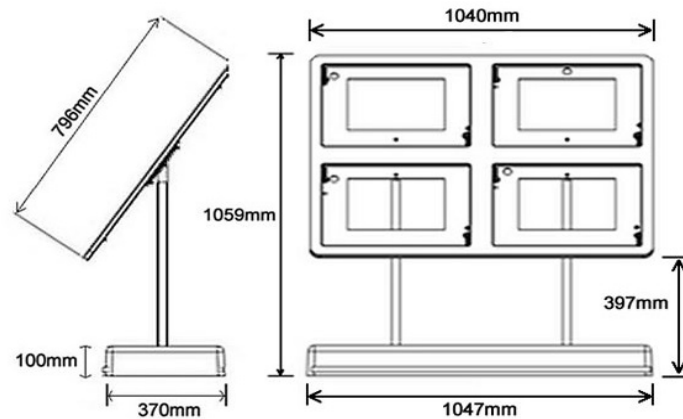

Measurements:

Overall Width W1040mm

Overall Height H1059mm

Overall Angle 30°

Index

Page 1 - Introduction

Page 2 - Explanation

Page 3 - Back-Lit 'Paper / Film'

Mind you, it would be a good to invest in a 'Surge Protector' for extra-peace-of-mind

(Clarelight 4xA3 Freestanding Display)

Fig 1 = Overall Width W1040mm x Height H1059mm, with a 30° desired angle

Image 2 = Simply slot each LED into the frame

Image 3 = Easy document changes, simply remove LED Front, insert document, replace the LED Front

Image 4 =

Optional (additional Order) 'Panel Dividers' - allow you to display 2x A4 Portrait Documents side-by-side within an A3 landscape panel. Hence - Amending your 4x A3 Landscape Document Displays, to 8x A4 Portrait Document Displays.